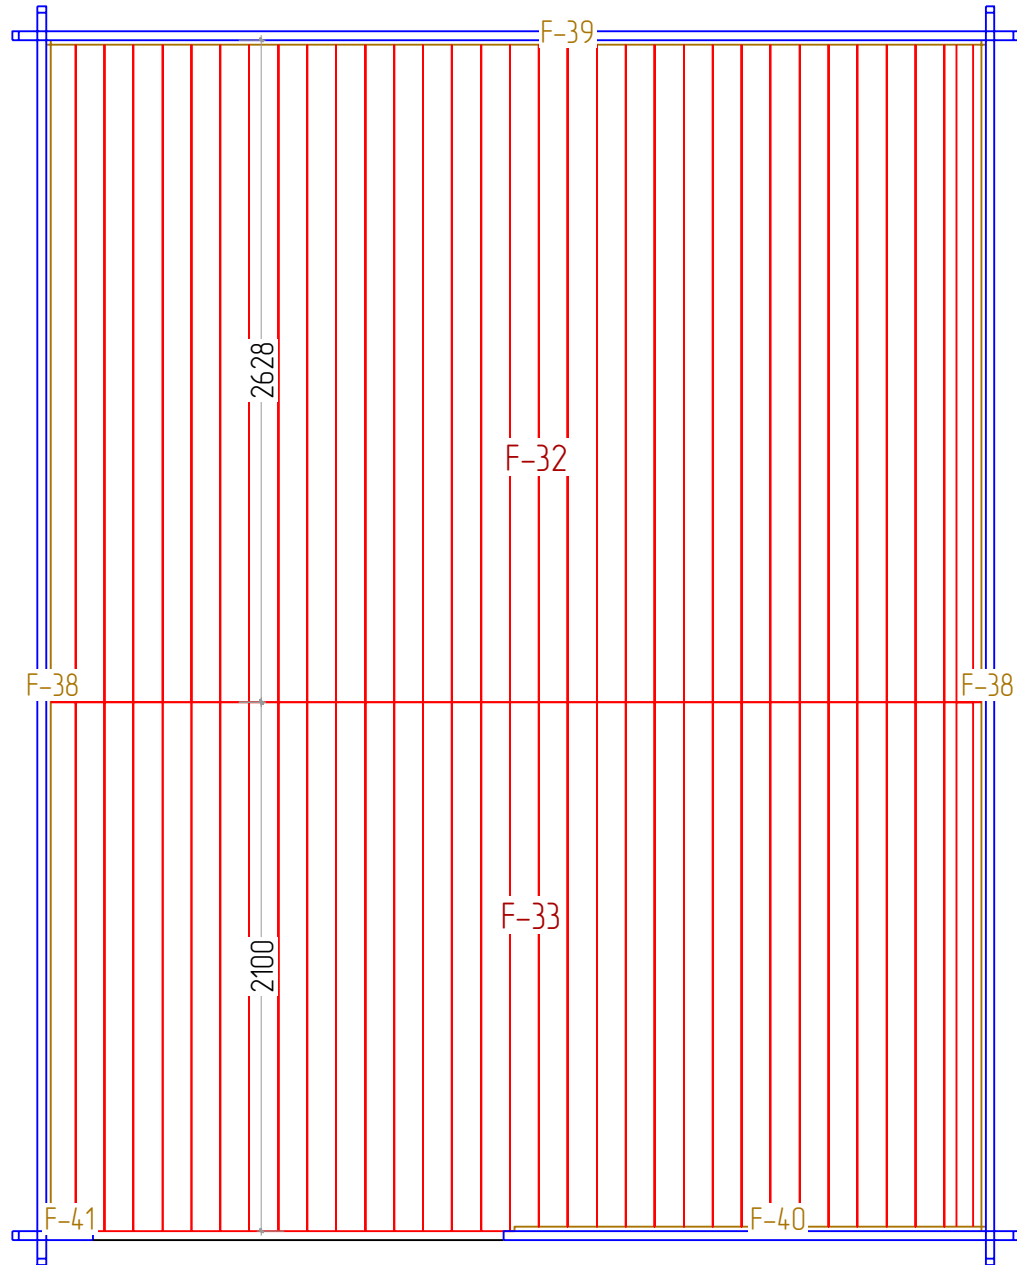

STAGE 7

Lillian 34 4X5