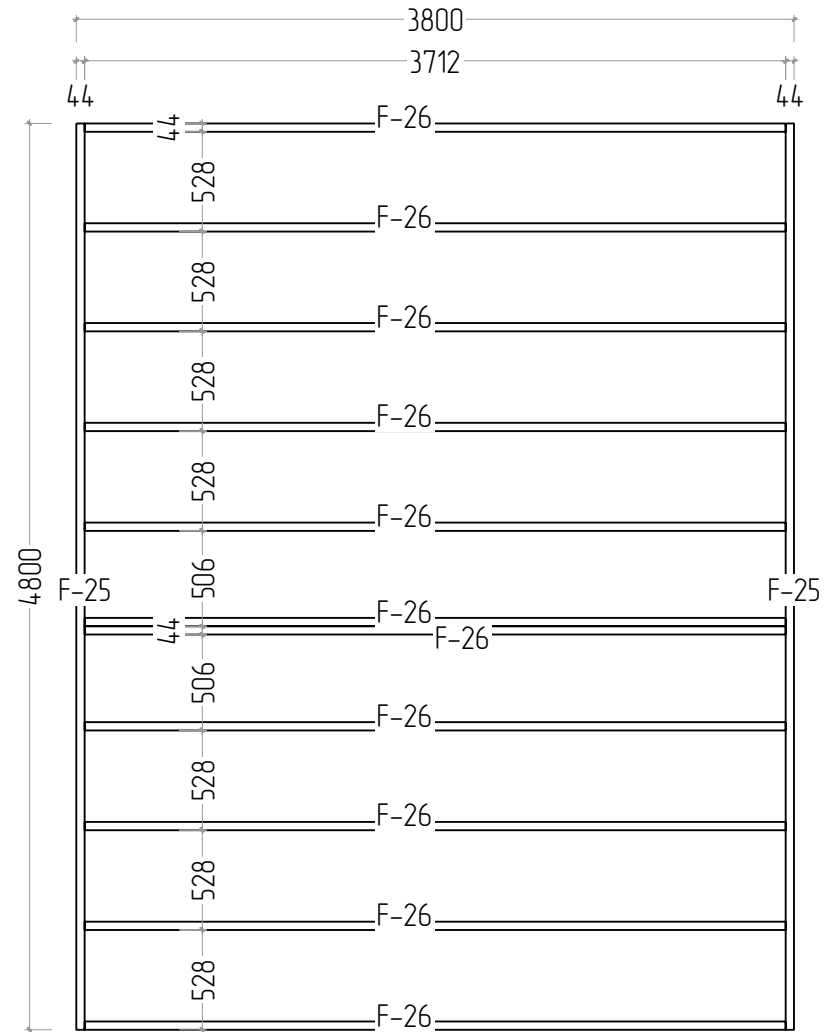

Lillian 34 4X5

Lillian 34 4X5

STAGE 1

Lillian 34 4X5

STAGE 2

Lillian 34 4X5

W-A

W-B

F
NR: 25
PSC: 2
B/H: 44mm/68mm
L: 4800mm

F
NR: 26
PSC: 11
B/H: 44mm/68mm
L: 3712mm

STAGE 2

W
NR: A 1
PSC: 1
B/H: 34mm/68mm
L: 2050mm

W
NR: A 2
PSC: 1
B/H: 34mm/68mm
L: 320mm

W
NR: A 6
PSC: 6
B/H: 34mm/135mm
L: 2050mm

Lillian 34 4X5

<p>W NR: C 17 PSC: 1 B/H: 34mm/135mm L: 5387mm</p>	
<p>W NR: C 18 PSC: 1 B/H: 34mm/135mm L: 5193mm</p>	
<p>W NR: C 19 PSC: 12 B/H: 34mm/135mm L: 5000mm</p>	
<p>W NR: D 20 PSC: 1 B/H: 34mm/135mm L: 5760mm</p>	
<p>W NR: D 21 PSC: 7 B/H: 34mm/135mm L: 5000mm</p>	
<p>W NR: D 22 PSC: 1 B/H: 34mm/135mm L: 2187mm</p>	
<p>W NR: D 23 PSC: 1 B/H: 34mm/135mm L: 1993mm</p>	
<p>W NR: D 24 PSC: 14 B/H: 34mm/135mm L: 1800mm</p>	
<p>W NR: A PSC: 1</p>	
<p>W NR: B PSC: 1</p>	

R

NR: 30
PSC: 6
B/H: 18mm/95mm
L: 1920mm

R

NR: 34
PSC: 4
B/H: 18mm/120mm
L: 2178mm

R

NR: 35
PSC: 4
B/H: 28mm/34mm
L: 2880mm

R

NR: 36
PSC: 4
B/H: 18mm/58mm
L: 2173mm