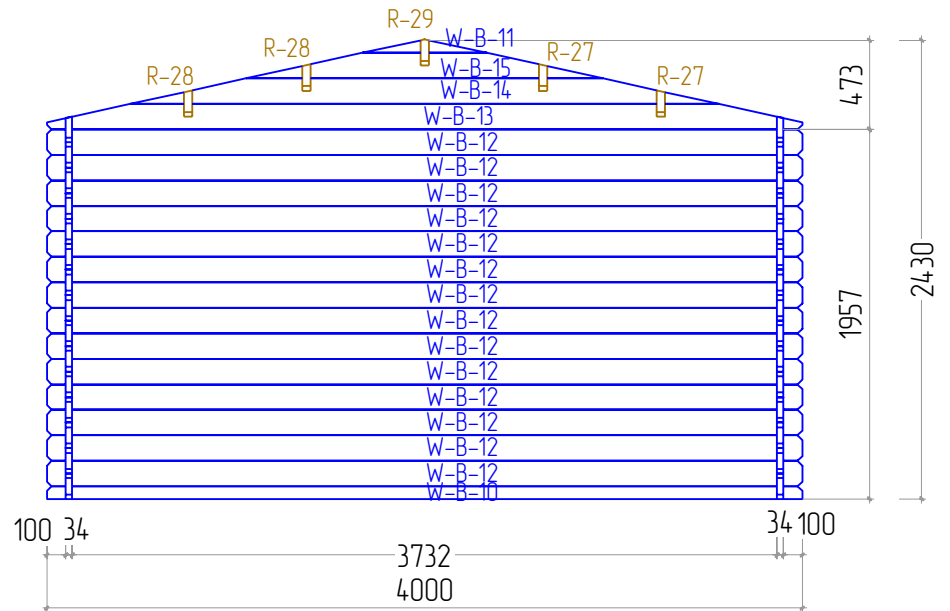

Lillian 34 4X5

Lillian 34 4X5

STAGE 1

Lillian 34 4X5

STAGE 2

Lillian 34 4X5

W-A

W-B

F
NR: 25
PSC: 2
B/H: 44mm/68mm
L: 4800mm

F
NR: 26
PSC: 11
B/H: 44mm/68mm
L: 3712mm

STAGE 2

W
NR: A 1
PSC: 1
B/H: 34mm/68mm
L: 2050mm

W
NR: A 2
PSC: 1
B/H: 34mm/68mm
L: 320mm

W
NR: A 6
PSC: 6
B/H: 34mm/135mm
L: 2050mm

Lillian 34 4X5

<p>W NR: C 17 PSC: 1 B/H: 34mm/135mm L: 5387mm</p>	
<p>W NR: C 18 PSC: 1 B/H: 34mm/135mm L: 5193mm</p>	
<p>W NR: C 19 PSC: 12 B/H: 34mm/135mm L: 5000mm</p>	
<p>W NR: D 20 PSC: 1 B/H: 34mm/135mm L: 5760mm</p>	
<p>W NR: D 21 PSC: 7 B/H: 34mm/135mm L: 5000mm</p>	
<p>W NR: D 22 PSC: 1 B/H: 34mm/135mm L: 2187mm</p>	
<p>W NR: D 23 PSC: 1 B/H: 34mm/135mm L: 1993mm</p>	
<p>W NR: D 24 PSC: 14 B/H: 34mm/135mm L: 1800mm</p>	
<p>W NR: A PSC: 1</p>	
<p>W NR: B PSC: 1</p>	

R

NR: 30
PSC: 6
B/H: 18mm/95mm
L: 1920mm

R

NR: 34
PSC: 4
B/H: 18mm/120mm
L: 2178mm

R

NR: 35
PSC: 4
B/H: 28mm/34mm
L: 2880mm

R

NR: 36
PSC: 4
B/H: 18mm/58mm
L: 2173mm