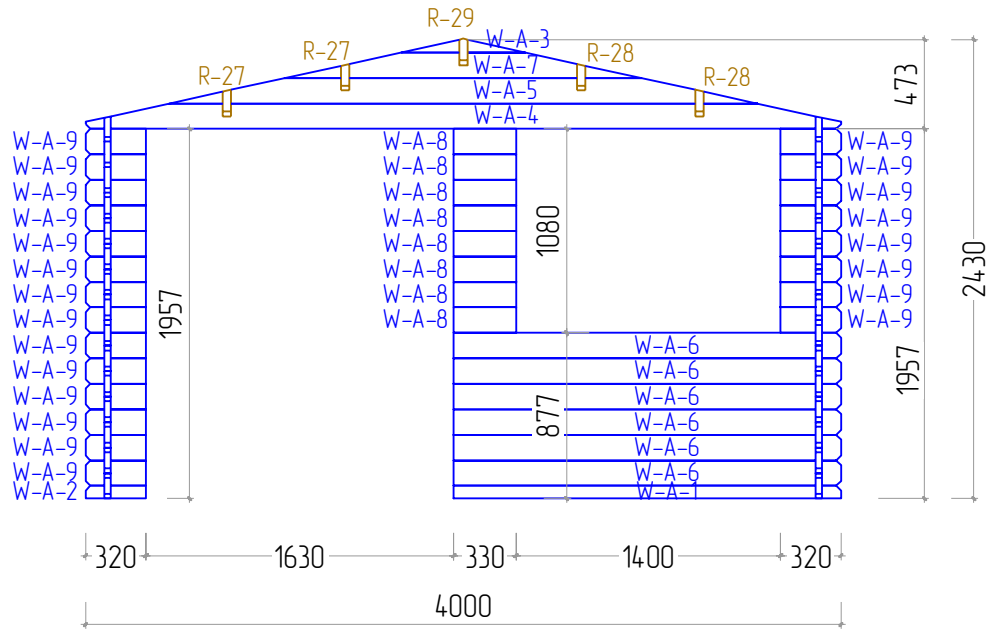

Lillian 34 4X5

Lillian 34 4X5

STAGE 1

Lillian 34 4X5

STAGE 2

Lillian 34 4X5

W-A

W-B

F
NR: 25
PSC: 2
B/H: 44mm/68mm
L: 4800mm

F
NR: 26
PSC: 11
B/H: 44mm/68mm
L: 3712mm

STAGE 2

W
NR: A 1
PSC: 1
B/H: 34mm/68mm
L: 2050mm

W
NR: A 2
PSC: 1
B/H: 34mm/68mm
L: 320mm

W
NR: A 6
PSC: 6
B/H: 34mm/135mm
L: 2050mm

Lillian 34 4X5

<p>W NR: C 17 PSC: 1 B/H: 34mm/135mm L: 5387mm</p>	
<p>W NR: C 18 PSC: 1 B/H: 34mm/135mm L: 5193mm</p>	
<p>W NR: C 19 PSC: 12 B/H: 34mm/135mm L: 5000mm</p>	
<p>W NR: D 20 PSC: 1 B/H: 34mm/135mm L: 5760mm</p>	
<p>W NR: D 21 PSC: 7 B/H: 34mm/135mm L: 5000mm</p>	
<p>W NR: D 22 PSC: 1 B/H: 34mm/135mm L: 2187mm</p>	
<p>W NR: D 23 PSC: 1 B/H: 34mm/135mm L: 1993mm</p>	
<p>W NR: D 24 PSC: 14 B/H: 34mm/135mm L: 1800mm</p>	
<p>W NR: A PSC: 1</p>	
<p>W NR: B PSC: 1</p>	

R

NR: 30
PSC: 6
B/H: 18mm/95mm
L: 1920mm

R

NR: 34
PSC: 4
B/H: 18mm/120mm
L: 2178mm

R

NR: 35
PSC: 4
B/H: 28mm/34mm
L: 2880mm

R

NR: 36
PSC: 4
B/H: 18mm/58mm
L: 2173mm