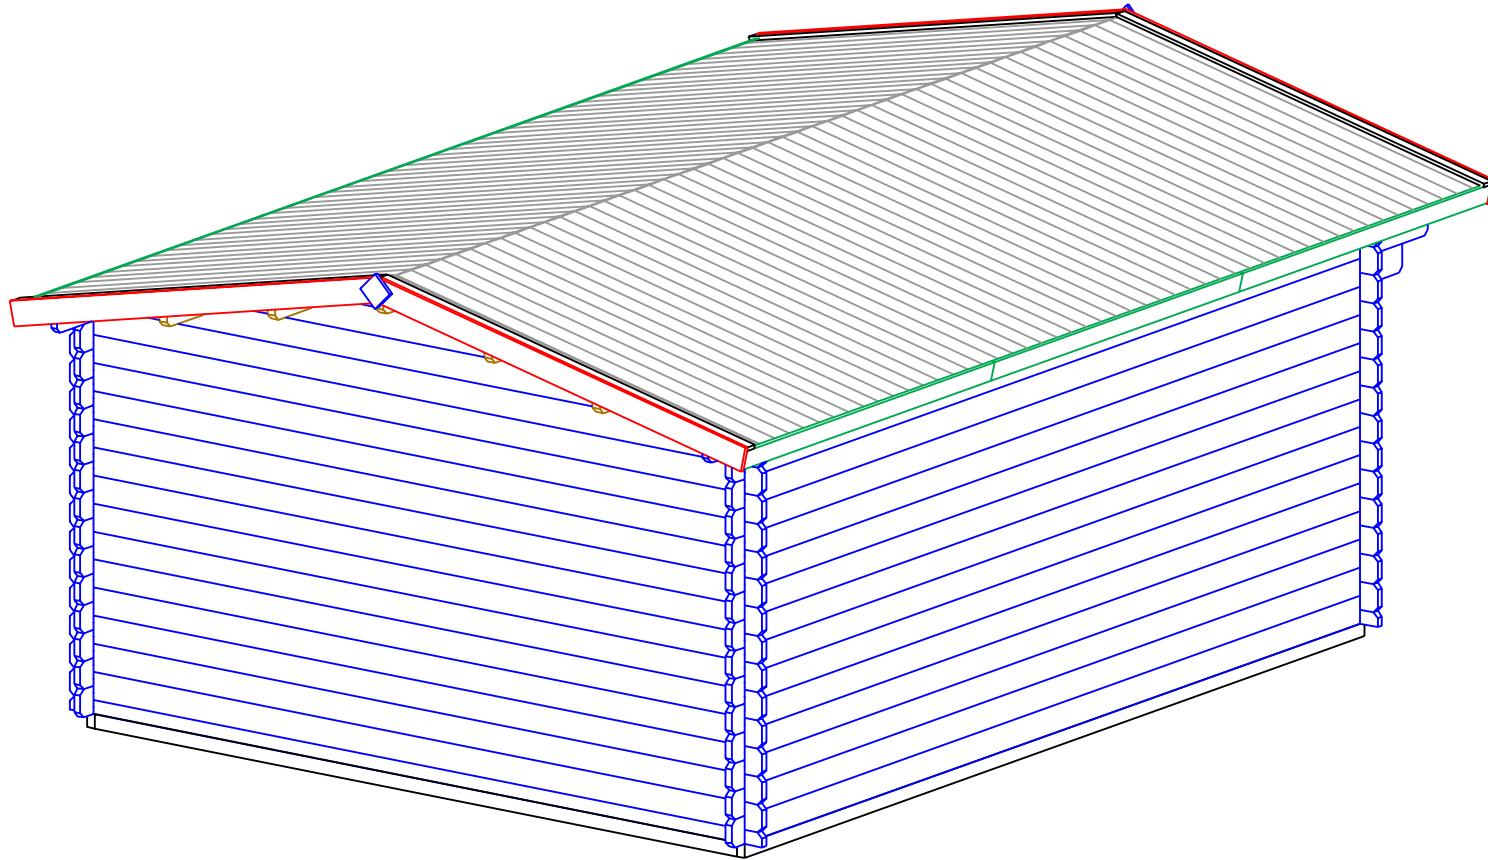

Lillian 34 4X5

Lillian 34 4X5

STAGE 1

Lillian 34 4X5

STAGE 2

Lillian 34 4X5

W-A

W-B

F
NR: 25
PSC: 2
B/H: 44mm/68mm
L: 4800mm

F
NR: 26
PSC: 11
B/H: 44mm/68mm
L: 3712mm

STAGE 2

W
NR: A 1
PSC: 1
B/H: 34mm/68mm
L: 2050mm

W
NR: A 2
PSC: 1
B/H: 34mm/68mm
L: 320mm

W
NR: A 6
PSC: 6
B/H: 34mm/135mm
L: 2050mm