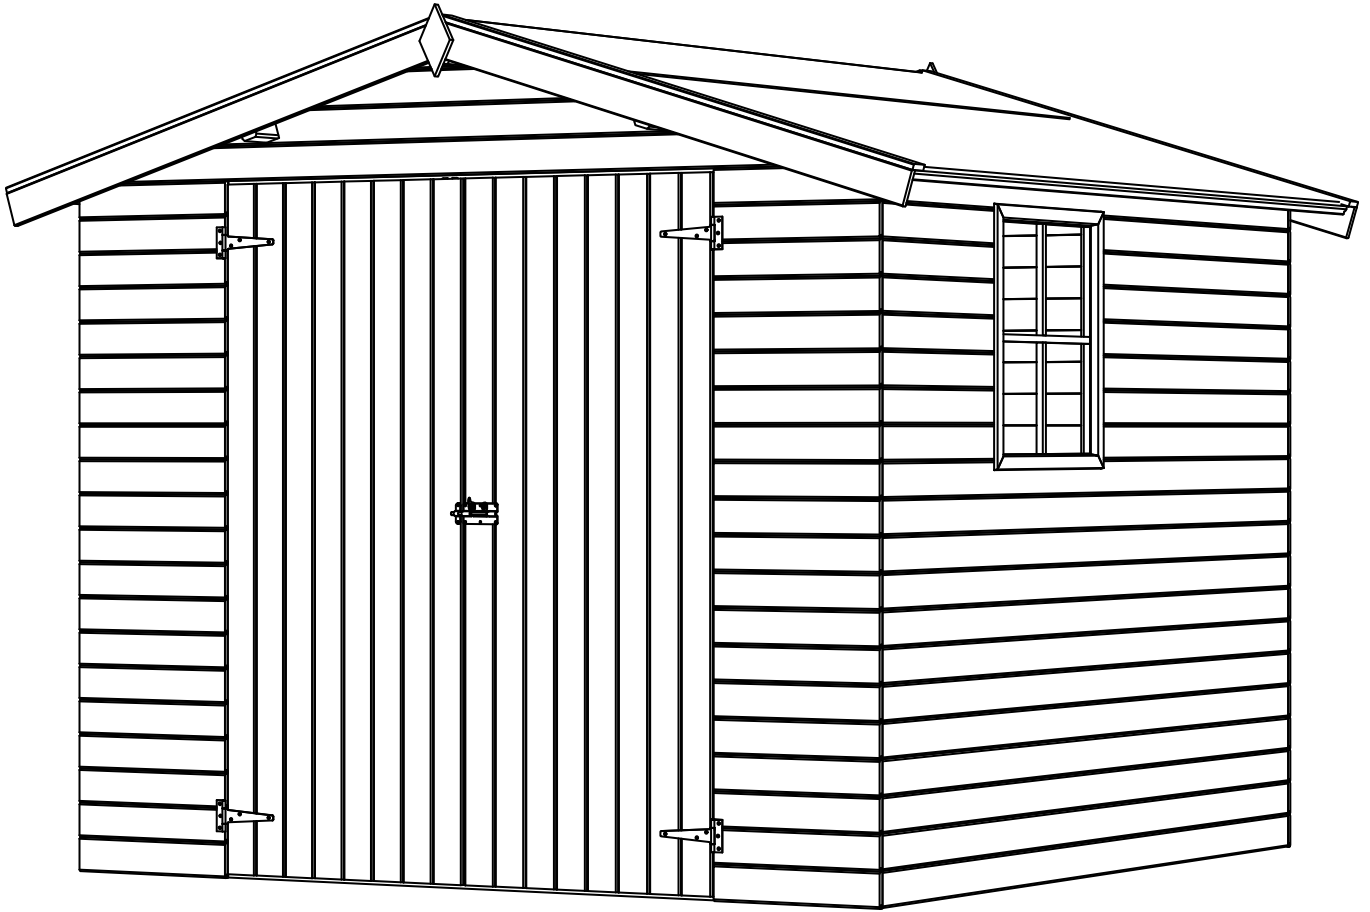

**UNIVERSO
CONSUMER PRODUCTS**

MEMBER
OF KUHN
HOLDING

1503

15mm - 240 x 180 cm

1504

15mm - 240 x 240 cm

4x SC2 = 40x
Ø4 x 30

3x BK1 = 20x
Ø3.5 x 16

SC1 = 20x
Ø4 x 50

DR = 100x

AS = 50x

	A	B					
CA1503	181	204	15mm	181x238cm	181x238cm	178x234cm	181cm
CA1504	241	264	15mm	241x238cm	241x238cm	238x235cm	181cm

							
CA1503	219cm	17°	145x175cm	56x62cm	4,16m²	8,13m³	
CA1504	219cm	17°	145x175cm	56x62cm	5,59m²	10,91m³	