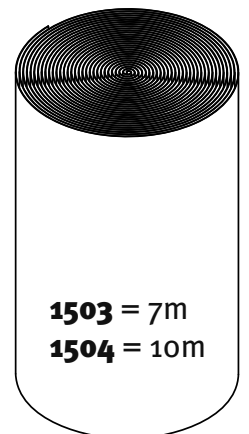

**UNIVERSO
CONSUMER PRODUCTS**

MEMBER
OF KUHN
HOLDING

1503

15mm - 240 x 180 cm

1504

15mm - 240 x 240 cm

4x SC2 = 40x
Ø4 x 30

3x BK1 = 20x
Ø3.5 x 16

SC1 = 20x
Ø4 x 50

DR = 100x

AS = 50x

	A	B					
CA1503	181	204	15mm	181x238cm	181x238cm	178x234cm	181cm
CA1504	241	264	15mm	241x238cm	241x238cm	238x235cm	181cm

							
CA1503	219cm	17°	145x175cm	56x62cm	4,16m²	8,13m³	
CA1504	219cm	17°	145x175cm	56x62cm	5,59m²	10,91m³	