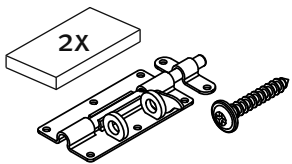

**UNIVERSO
CONSUMER PRODUCTS**

MEMBER
OF KUHN
HOLDING

1503

15mm - 240 x 180 cm

1504

15mm - 240 x 240 cm

4x SC2 = 40x
Ø4 x 30

3x BK1 = 20x
Ø3.5 x 16

SC1 = 20x
Ø4 x 50

DR = 100x

AS = 50x

	A	B					
CA1503	181	204	15mm	181x238cm	181x238cm	178x234cm	181cm
CA1504	241	264	15mm	241x238cm	241x238cm	238x235cm	181cm

							
CA1503	219cm	17°	145x175cm	56x62cm	4,16m²	8,13m³	
CA1504	219cm	17°	145x175cm	56x62cm	5,59m²	10,91m³	