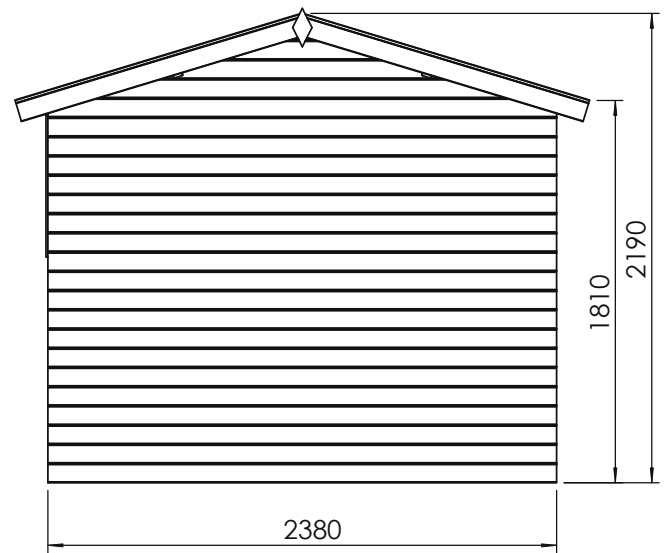

**UNIVERSO
CONSUMER PRODUCTS**

MEMBER
OF KUHN
HOLDING

1503

15mm - 240 x 180 cm

1504

15mm - 240 x 240 cm

4x SC2 = 40x
Ø4 x 30

3x BK1 = 20x
Ø3.5 x 16

SC1 = 20x
Ø4 x 50

DR = 100x

AS = 50x

	A	B					
CA1503	181	204	15mm	181x238cm	181x238cm	178x234cm	181cm
CA1504	241	264	15mm	241x238cm	241x238cm	238x235cm	181cm

							
CA1503	219cm	17°	145x175cm	56x62cm	4,16m²	8,13m³	
CA1504	219cm	17°	145x175cm	56x62cm	5,59m²	10,91m³	