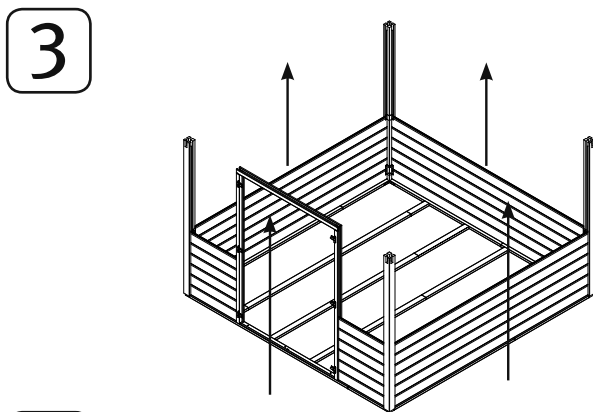

a	2X	2X
b	3X	3X
c	2X	4X
d	1X	2X
e	7X	14X
f	200X	200X

* = OPTIONEEL / OPTIONAL / FACULTATIVE / FACOLTATIVO / OPCIONAL / VALGFRI / VALGFRIIT / VALFRIA / OPCJONALNE / NEPOVINNÉ / VOLITE NÝ / NEOBVEZNO / OPCIONÁLIS / OP IONALE / PO IZBORU