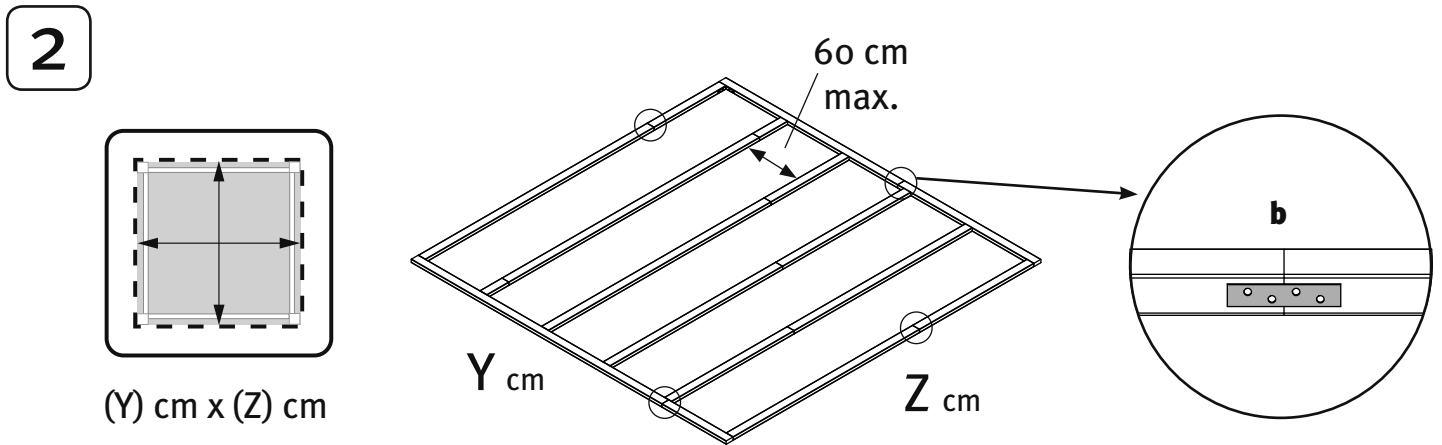

a	2X	2X
b	3X	3X
c	2X	4X
d	1X	2X
e	7X	14X
f	200X	200X

* = OPTIONEEL / OPTIONAL / FACULTATIVE / FACOLTATIVO / OPCIONAL / VALGFRI / VALGFRIIT / VALFRIA / OPCJONALNE / NEPOVINNÉ / VOLITE NÝ / NEOBVEZNO / OPCIONÁLIS / OP IONALE / PO IZBORU