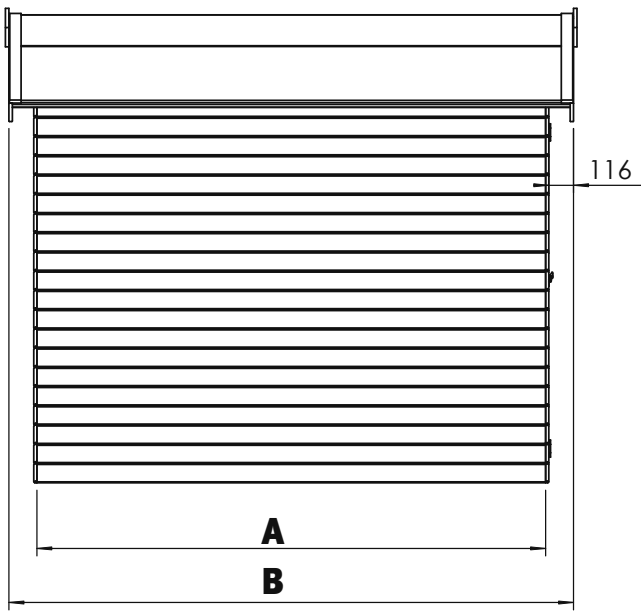

**UNIVERSO
CONSUMER PRODUCTS**

MEMBER
OF KUHN
HOLDING

1503

15mm - 240 x 180 cm

1504

15mm - 240 x 240 cm

4x SC2 = 40x
Ø4 x 30

3x BK1 = 20x
Ø3.5 x 16

SC1 = 20x
Ø4 x 50

DR = 100x

AS = 50x

	A	B					
CA1503	181	204	15mm	181x238cm	181x238cm	178x234cm	181cm
CA1504	241	264	15mm	241x238cm	241x238cm	238x235cm	181cm

							
CA1503	219cm	17°	145x175cm	56x62cm	4,16m²	8,13m³	
CA1504	219cm	17°	145x175cm	56x62cm	5,59m²	10,91m³	

MEMBER
OF KUHN
HOLDING

1503

15mm - 240 x 180 cm

1504

15mm - 240 x 240 cm

Universo Consumer Products B.V.
Baarleseweg 77
NL - 5131 BB Alphen N.Br.
www.universo.nl - info@universo.nl

CA1503/04-220110