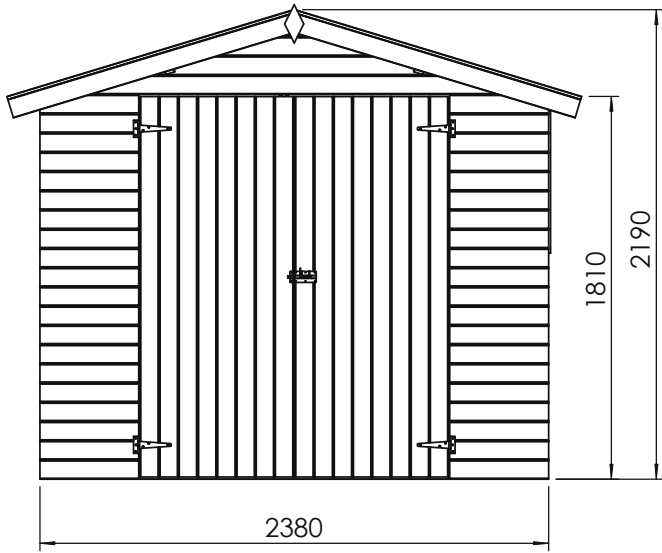

**UNIVERSO
CONSUMER PRODUCTS**

MEMBER
OF KUHN
HOLDING

1503

15mm - 240 x 180 cm

1504

15mm - 240 x 240 cm

4x SC2 = 40x
Ø4 x 30

3x BK1 = 20x
Ø3.5 x 16

SC1 = 20x
Ø4 x 50

DR = 100x

AS = 50x

	A	B					
CA1503	181	204	15mm	181x238cm	181x238cm	178x234cm	181cm
CA1504	241	264	15mm	241x238cm	241x238cm	238x235cm	181cm

							
CA1503	219cm	17°	145x175cm	56x62cm	4,16m²	8,13m³	
CA1504	219cm	17°	145x175cm	56x62cm	5,59m²	10,91m³	