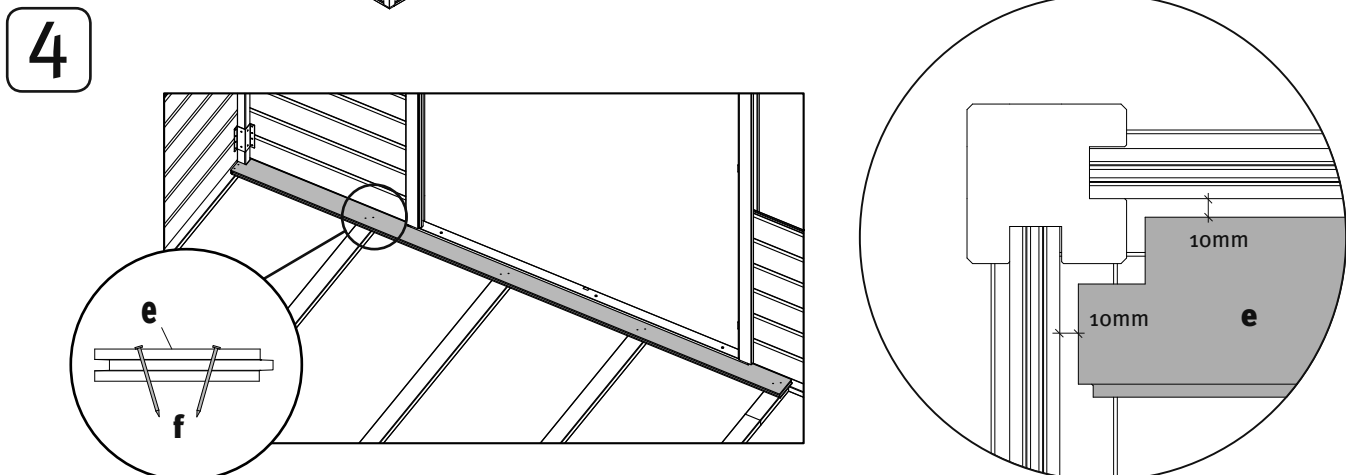

a	2X	2X
b	3X	3X
c	2X	4X
d	1X	2X
e	7X	14X
f	200X	200X

* = OPTIONEEL / OPTIONAL / FACULTATIVE / FACOLTATIVO / OPCIONAL / VALGFRI / VALGFRIIT / VALFRIA / OPCJONALNE / NEPOVINNÉ / VOLITE NÝ / NEOBVEZNO / OPCIONÁLIS / OP IONALE / PO IZBORU