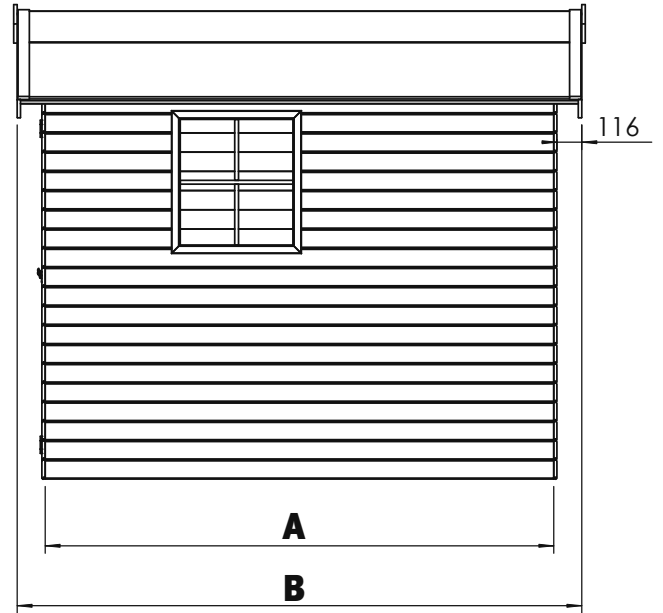

**UNIVERSO
CONSUMER PRODUCTS**

MEMBER
OF KUHN
HOLDING

1503

15mm - 240 x 180 cm

1504

15mm - 240 x 240 cm

4x SC2 = 40x
Ø4 x 30

3x BK1 = 20x
Ø3.5 x 16

SC1 = 20x
Ø4 x 50

DR = 100x

AS = 50x

	A	B					
CA1503	181	204	15mm	181x238cm	181x238cm	178x234cm	181cm
CA1504	241	264	15mm	241x238cm	241x238cm	238x235cm	181cm

							
CA1503	219cm	17°	145x175cm	56x62cm	4,16m²	8,13m³	
CA1504	219cm	17°	145x175cm	56x62cm	5,59m²	10,91m³	