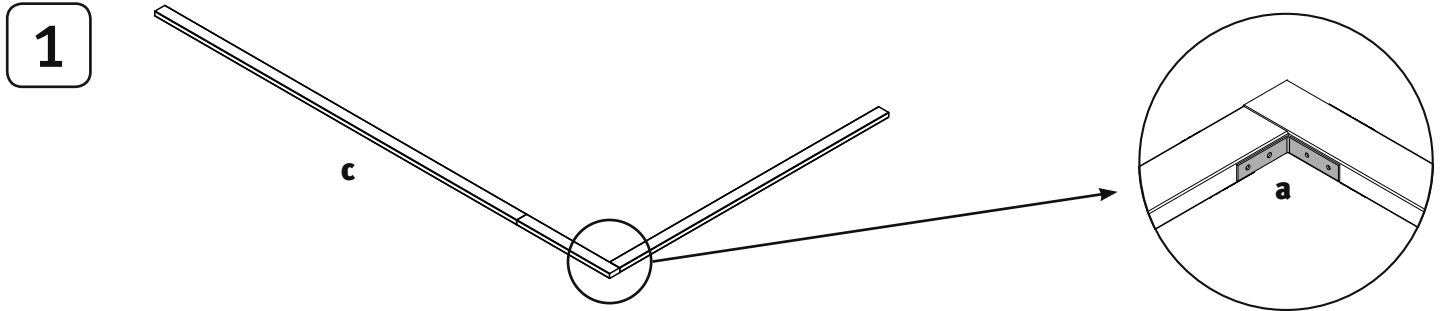

a	2X	2X
b	3X	3X
c	2X	4X
d	1X	2X
e	7X	14X
f	200X	200X

* = OPTIONEEL / OPTIONAL / FACULTATIVE / FACOLTATIVO / OPCIONAL / VALGFRI / VALGFRIIT / VALFRIA / OPCJONALNE / NEPOVINNÉ / VOLITE NÝ / NEOBVEZNO / OPCIONÁLIS / OP IONALE / PO IZBORU